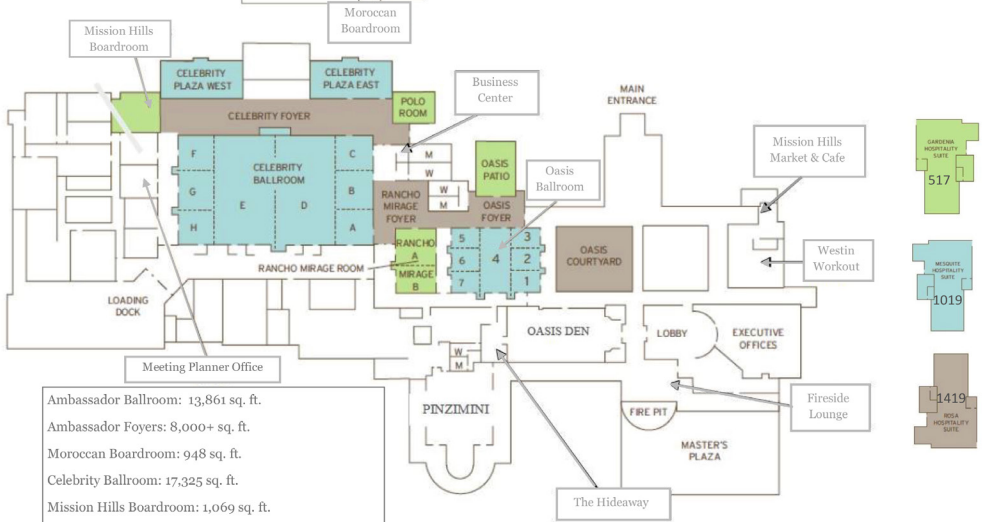

# Conference Map

## THE WESTIN MISSION HILLS GOLF RESORT & SPA

- Ambassador Ballroom: 13,861 sq. ft.
- Ambassador Foyers: 8,000+ sq. ft.
- Moroccan Boardroom: 948 sq. ft.
- Celebrity Ballroom: 17,325 sq. ft.
- Mission Hills Boardroom: 1,069 sq. ft.
- Celebrity Meeting Planner Office: 1,000 sq. ft.
- Oasis Ballroom: 4,838 sq. ft.
- Oasis Foyer: 1,800 sq. ft.
- Rancho Mirage Room: 2,124 sq. ft.
- Polo Room: 790 sq. ft.

Hospitality Suites (3): 1,800 sq. ft.