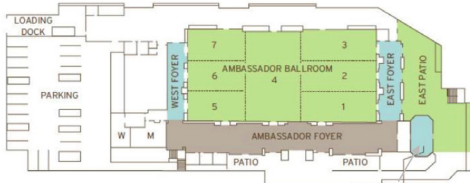

## THE WESTIN MISSION HILLS GOLF RESORT & SPA

- Ambassador Ballroom: 13,861 sq. ft.
- Ambassador Foyers: 8,000+ sq. ft.
- Moroccan Boardroom: 948 sq. ft.
- Celebrity Ballroom: 17,325 sq. ft.
- Mission Hills Boardroom: 1,069 sq. ft.
- Celebrity Meeting Planner Office: 1,000 sq. ft.
- Oasis Ballroom: 4,838 sq. ft.
- Oasis Foyer: 1,800 sq. ft.
- Rancho Mirage Room: 2,124 sq. ft.
- Polo Room: 790 sq. ft.

Hospitality Suites (3): 1,800 sq. ft.